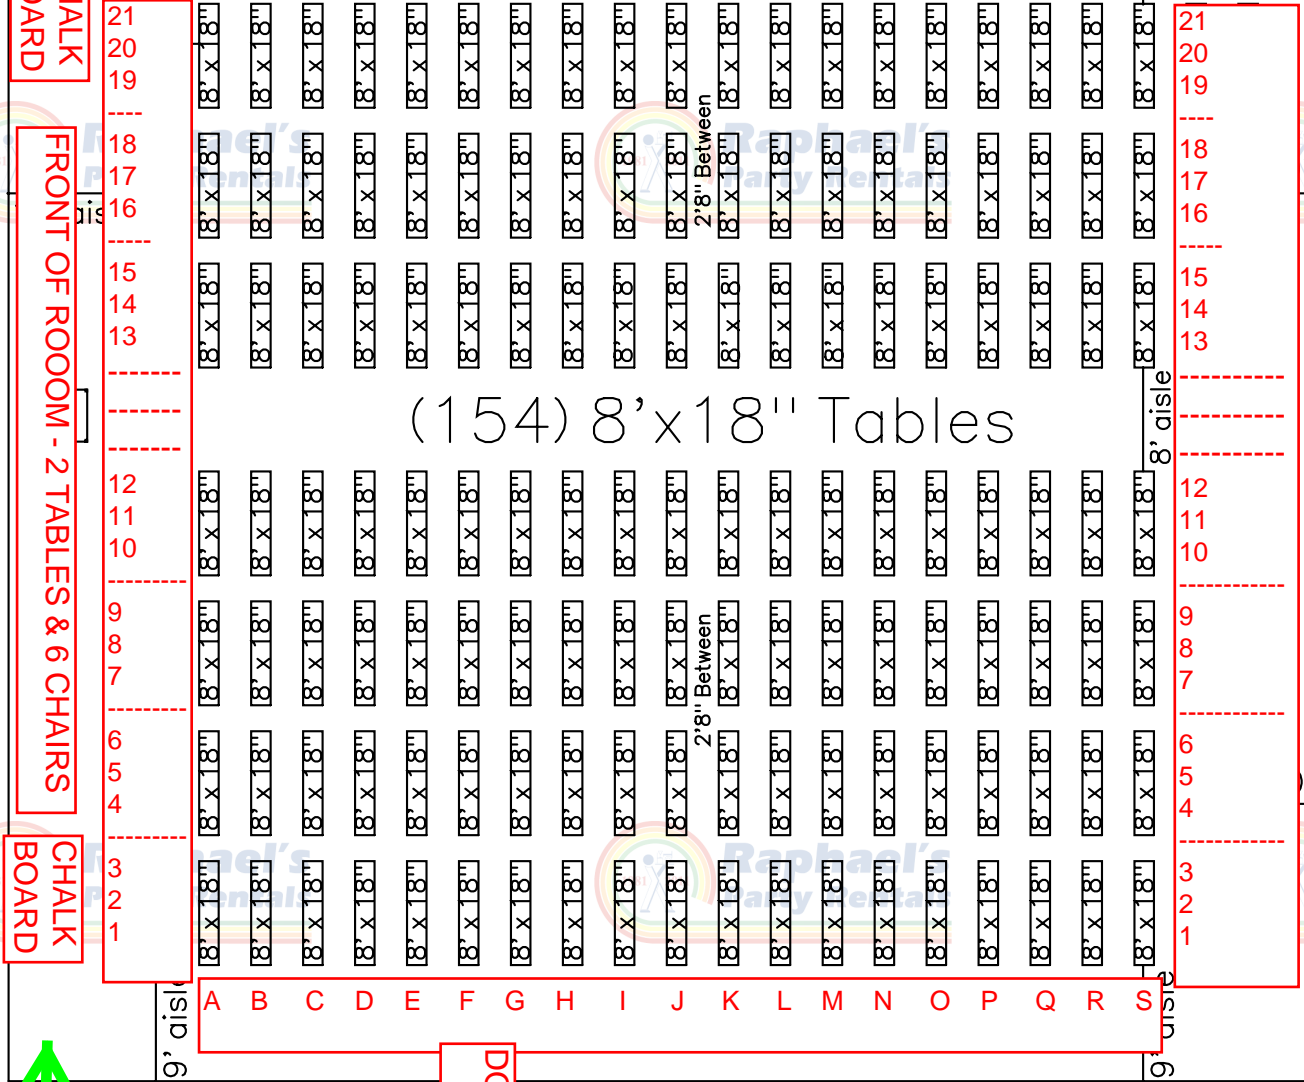

107'

DOOR

CHALK BOARD

FRONT OF ROOM - 2 TABLES & 6 CHAIRS

CHALK BOARD

ENTRANCE

aisle

aisle

92'

DOOR

DOOR

Raphael's Party Rentals

INSIDE WALLS